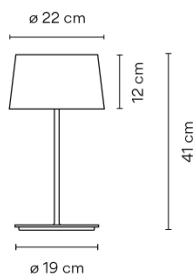

Model Sheet

Finish	10 White NCS S 0300-N
Dimming	On/ Off
Installation type	Surface Canopy
Materials	Base: Steel Vertical tube: Aluminum
Light source	3 x LED G9 230V 3W 2800K MEGAMAN
Remarks	Switch on the cable   Dimmable IP20 Bi-volt 50Hz
Packaging	2 Box 0.21 m x 0.48 m x 0.21 m Gross weight 2.6 Net weight 2.34 Vol. 0.0386